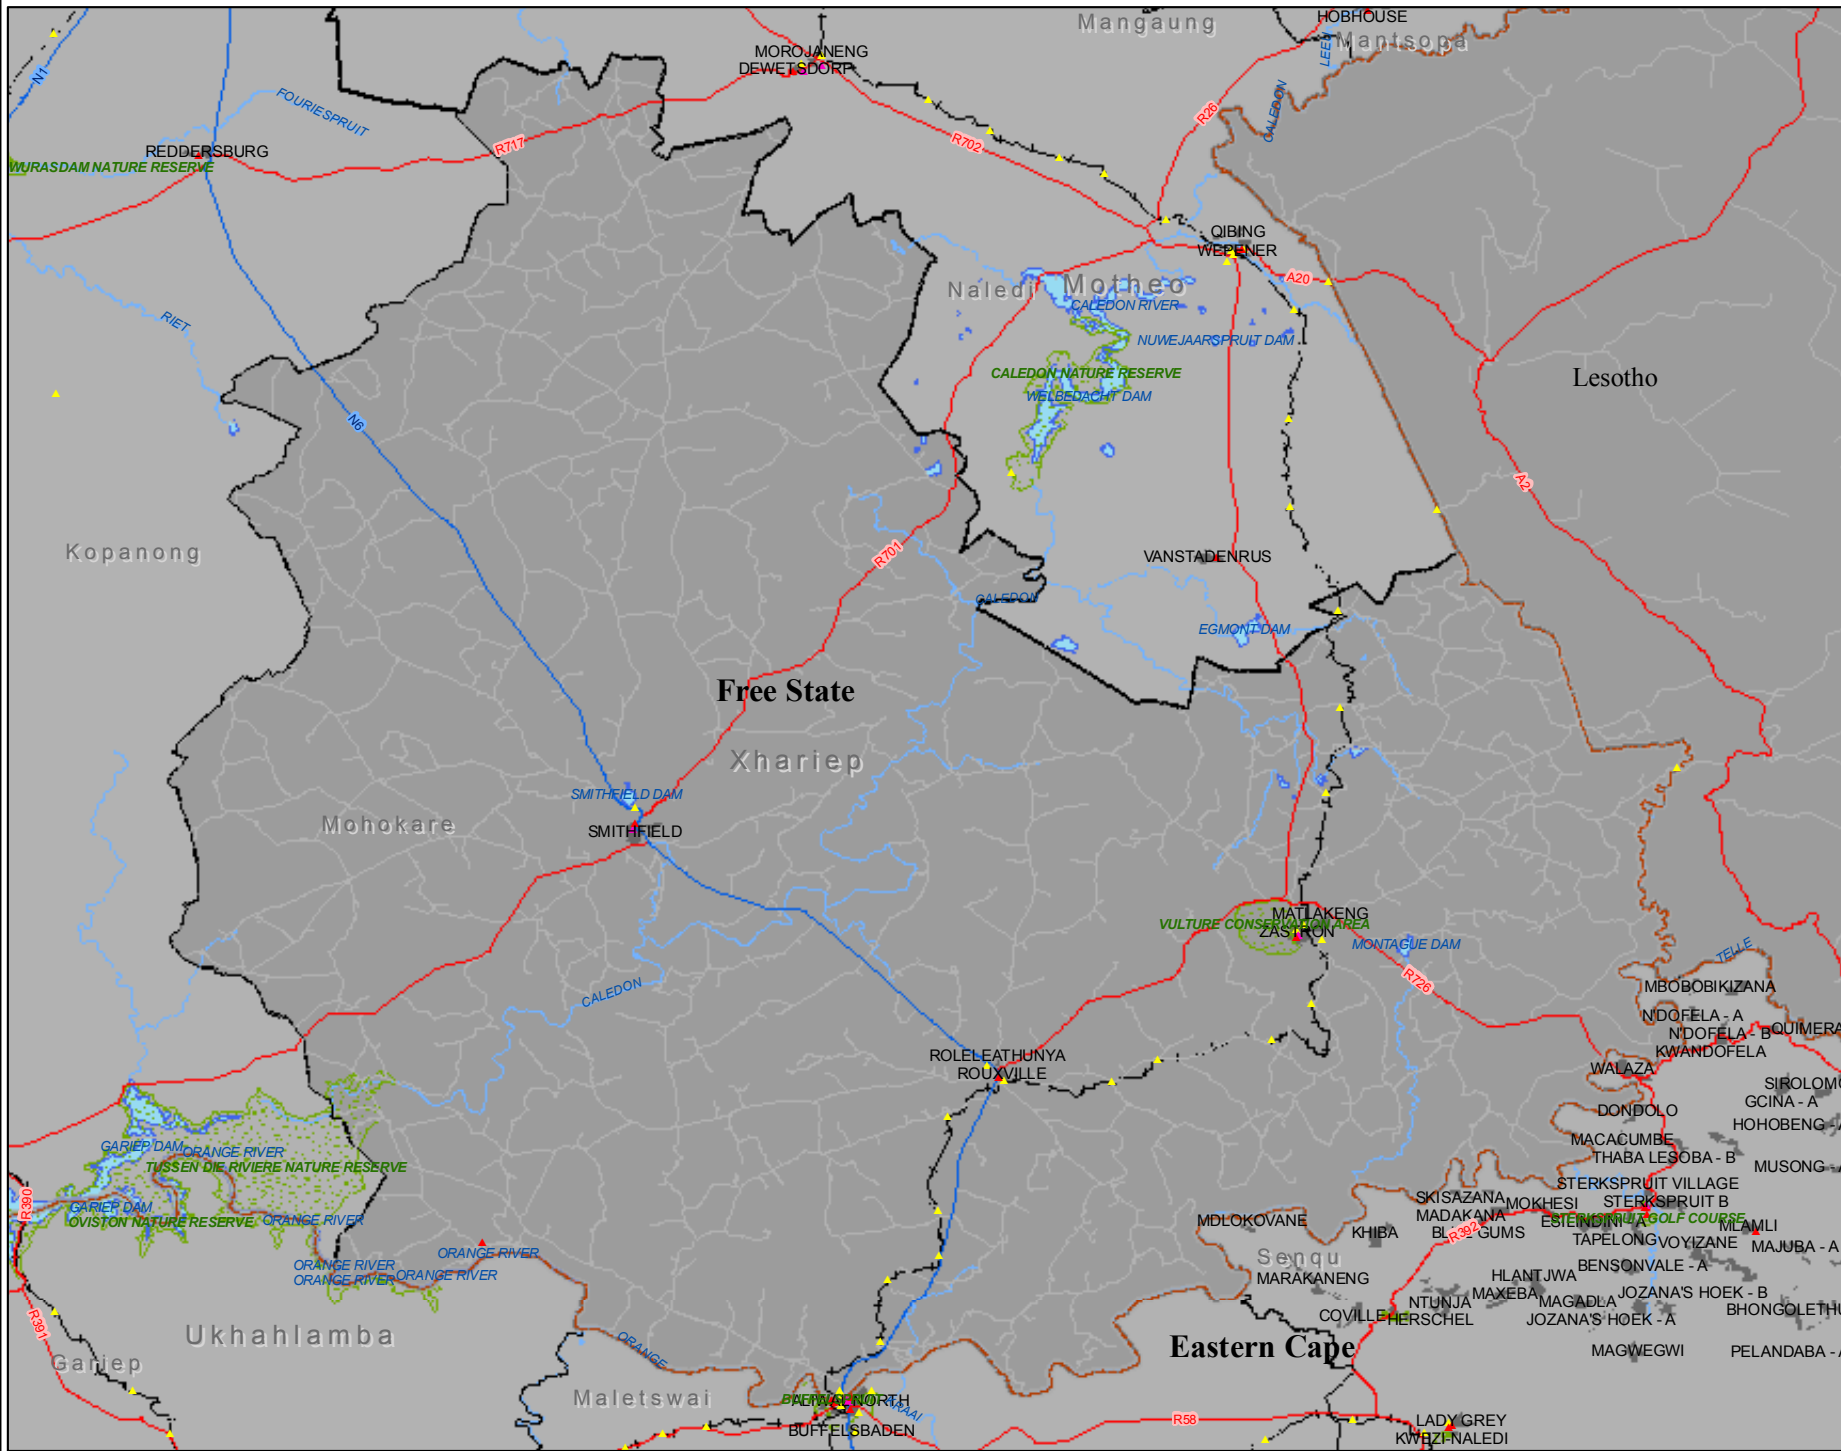

Mohokare Local Municipality - Infrastructure

0 5 10 20 km

1:700,000

- ▲ Emergency & Health
- ▲ Education
- ▲ Community & Government
- ▲ Manufacturing & Production
- ▲ Commercial Services
- ▲ Travel & Recreation
- ▲ Wholesale & Retail
- ▲ Other
- ▭ Provinces
- ▭ Local Municipal Boundaries
- National Route
- Main Route
- Secondary Route
- Rail
- ▭ Parks
- ▭ Waterbodies
- Rivers
- ▭ Settlements
- ▭ District_Municipal Boundaries

Map Created by:
National Disaster Management Centre
(+27) 12 334 0444 (t)
(+27) 12 334 0810 (f)
www.ndmc.gov.za

Data Supplied by:
Boundaries - MDB (08)
Cities & Towns - S&M (08)
Parks - Dept Agriculture
Roads, Rivers, Waterbodies,
& Points of Interest - BCX (08)

NDMC_Maps\LM Maps\Infrastructure\ Mohokare_A4_LS