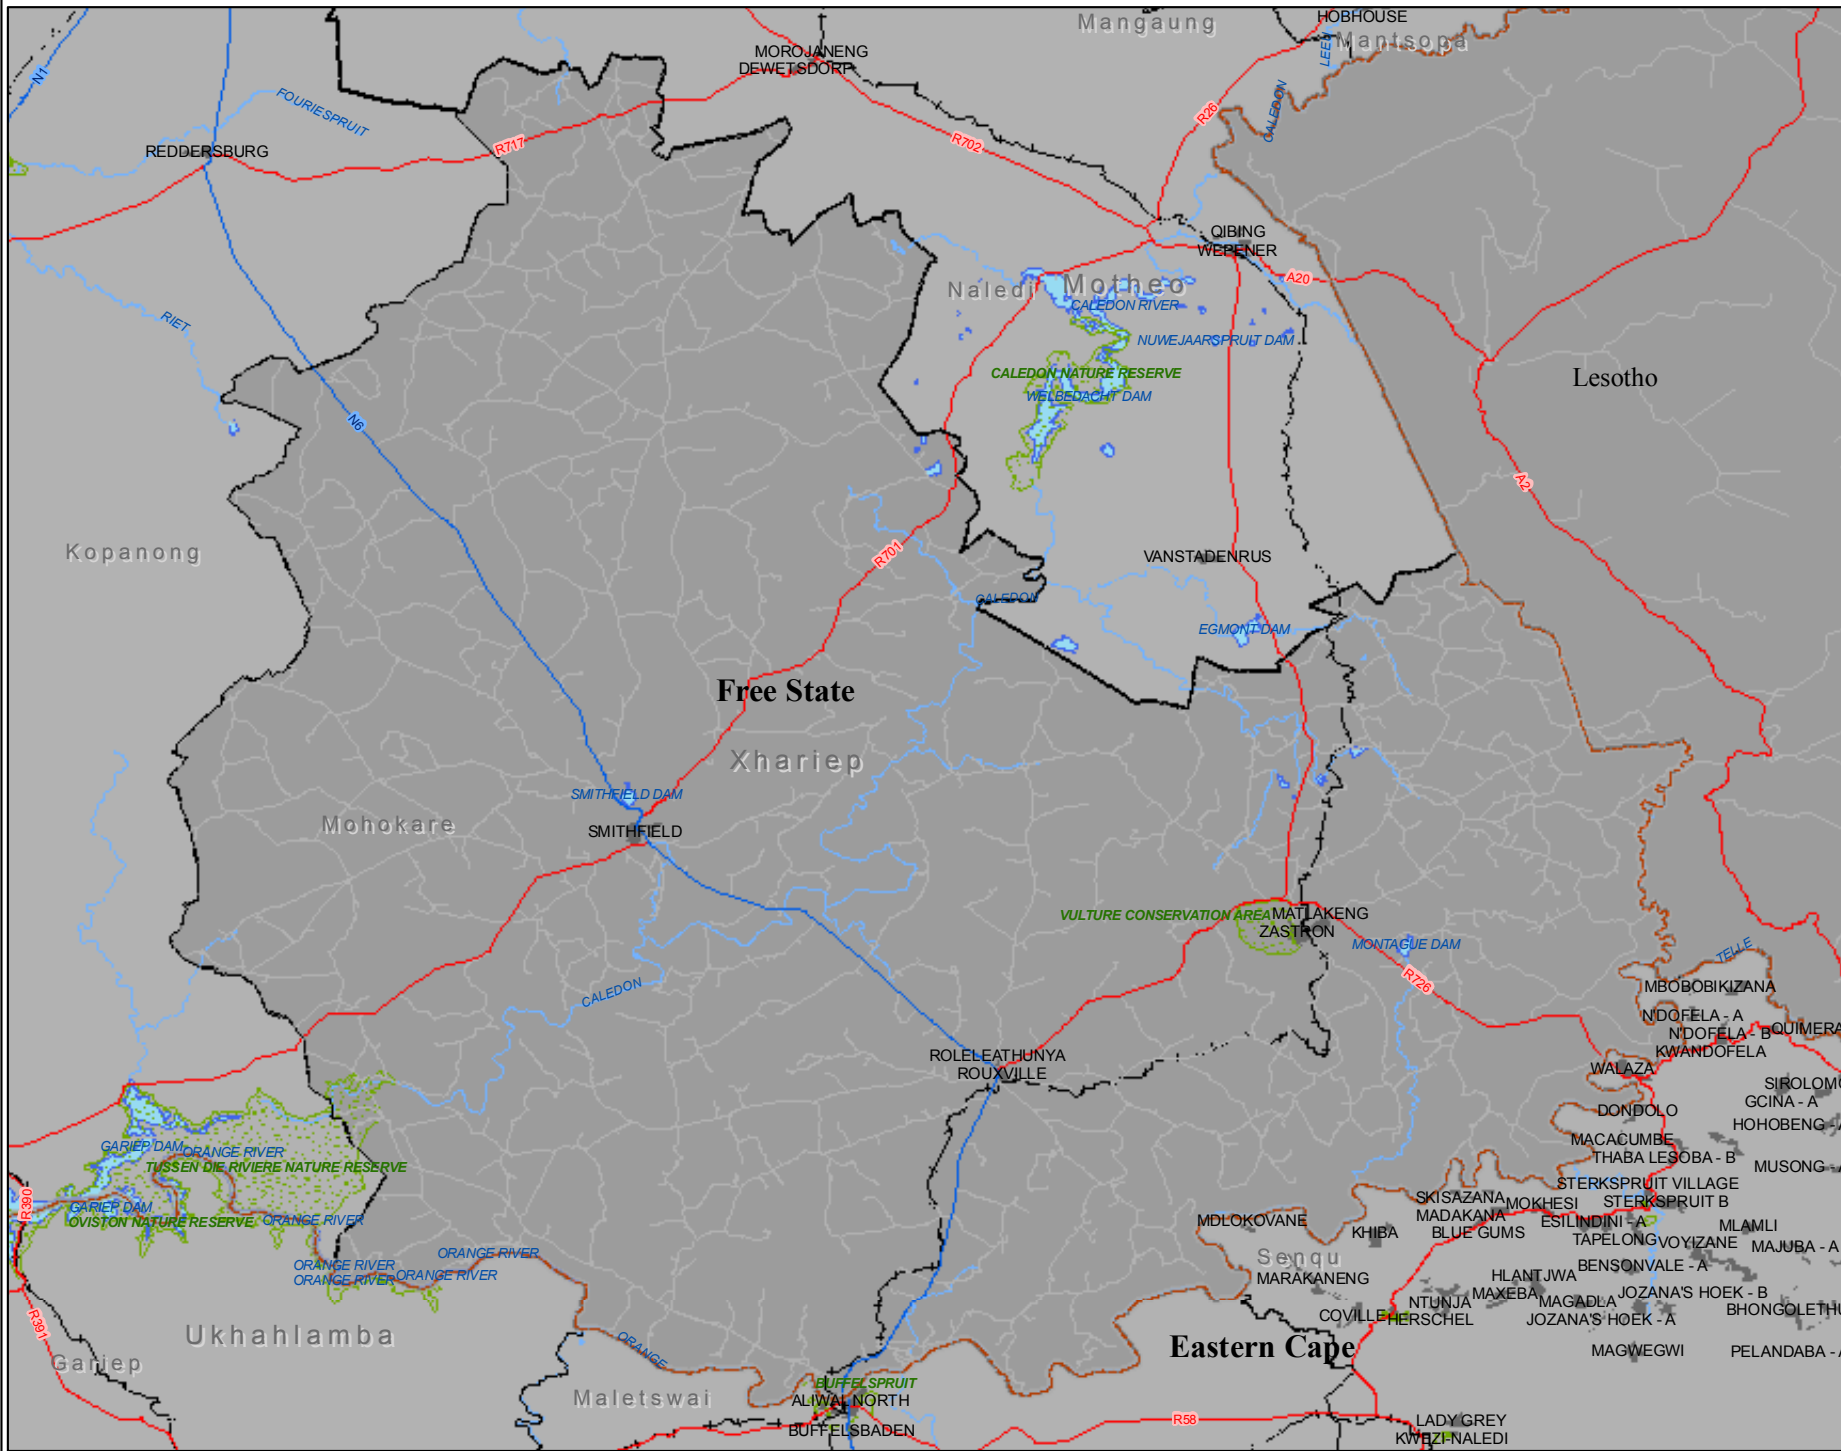

Mohokare Local Municipality - Basemap

- Legend**
- Provinces
 - Local Municipal Boundaries
 - National Route
 - Main Route
 - Secondary Route
 - Rail
 - Parks
 - Waterbodies
 - Rivers
 - Settlements
 - District Municipal Boundaries

Map Created by:
National Disaster Management Centre
(+27) 12 334 0444 (t)
(+27) 12 334 0810 (f)
www.ndmc.gov.za

Data Supplied by:
Boundaries - MDB (08)
Cities & Towns - S&M (08)
Roads - BCX (08)
Parks - Dept Agriculture
Rivers & Waterbodies - BCX (08)